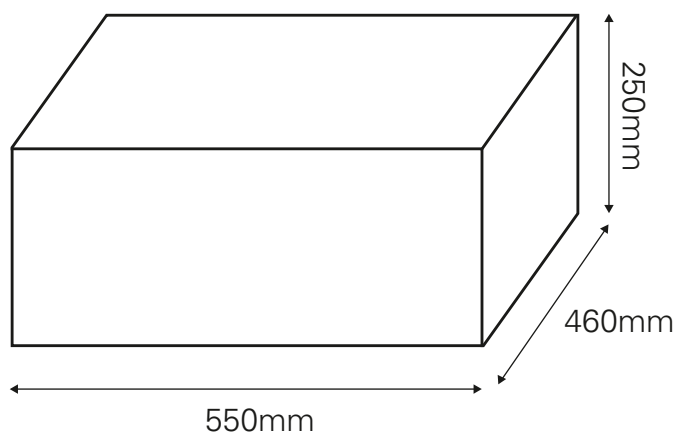

## 515mm Semi Recessed Basin

### 362004 Technical specification sheet

- To fit 550mm vanity unit or bathroom furniture
- Semi-recessed basin design
- 1 tap hole basin design
- Chrome overflow cover

#### Pack Dimensions: