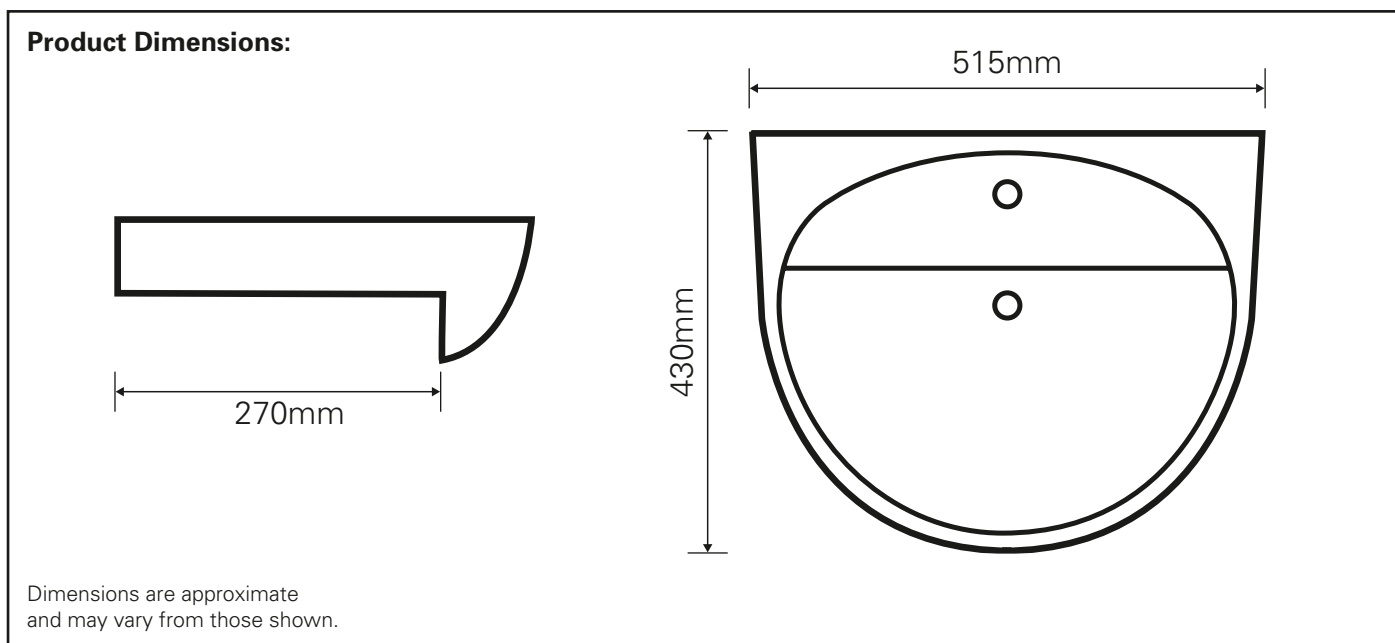

SPP40 : SP Cloakroom Collection

515mm Semi Recessed Basin

362004 Technical specification sheet

- To fit 550mm vanity unit or bathroom furniture
- Semi-recessed basin design
- 1 tap hole basin design
- Chrome overflow cover

Further Information:

Manual Included: No
Material: Vitreous China
Colour: White