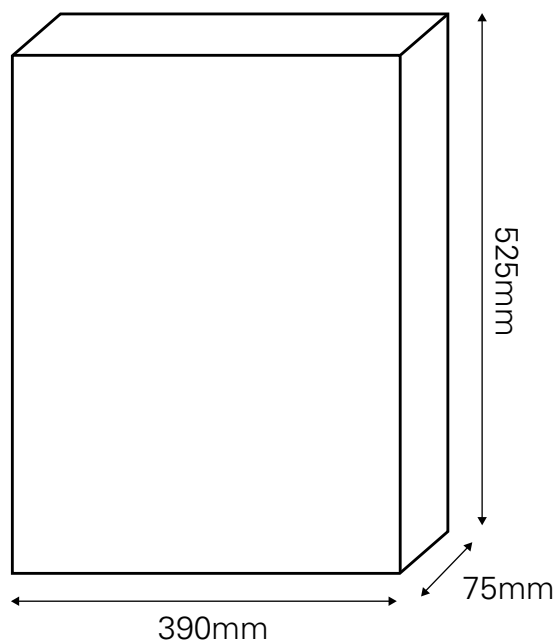

# SPP1035 : SP Eco Arc Soft Close Toilet Seat

343809 Technical specification sheet

Compatible with SPP1001 Close Coupled Pan, SPP1025 Back to Wall Pan and SPP1030 Wall Hung Pan

- Includes fixings

Manual Included: Yes  
Material: Duroplast  
Colour: White

## Product Dimensions:

Dimensions are approximate and may vary from those shown.

## Pack Dimensions: