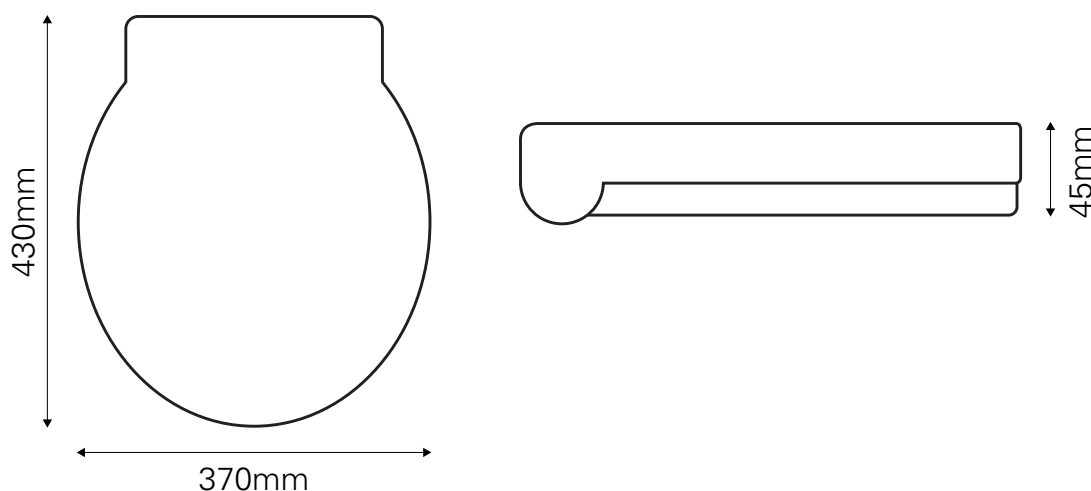

# SPP1035 : SP Eco Arc Soft Close Toilet Seat

343809 Technical specification sheet

Compatible with SPP1001 Close Coupled Pan, SPP1025 Back to Wall Pan and SPP1030 Wall Hung Pan

- Includes fixings

Manual Included: Yes  
Material: Duroplast  
Colour: White

## Product Dimensions:

Dimensions are approximate and may vary from those shown.

## Pack Dimensions: