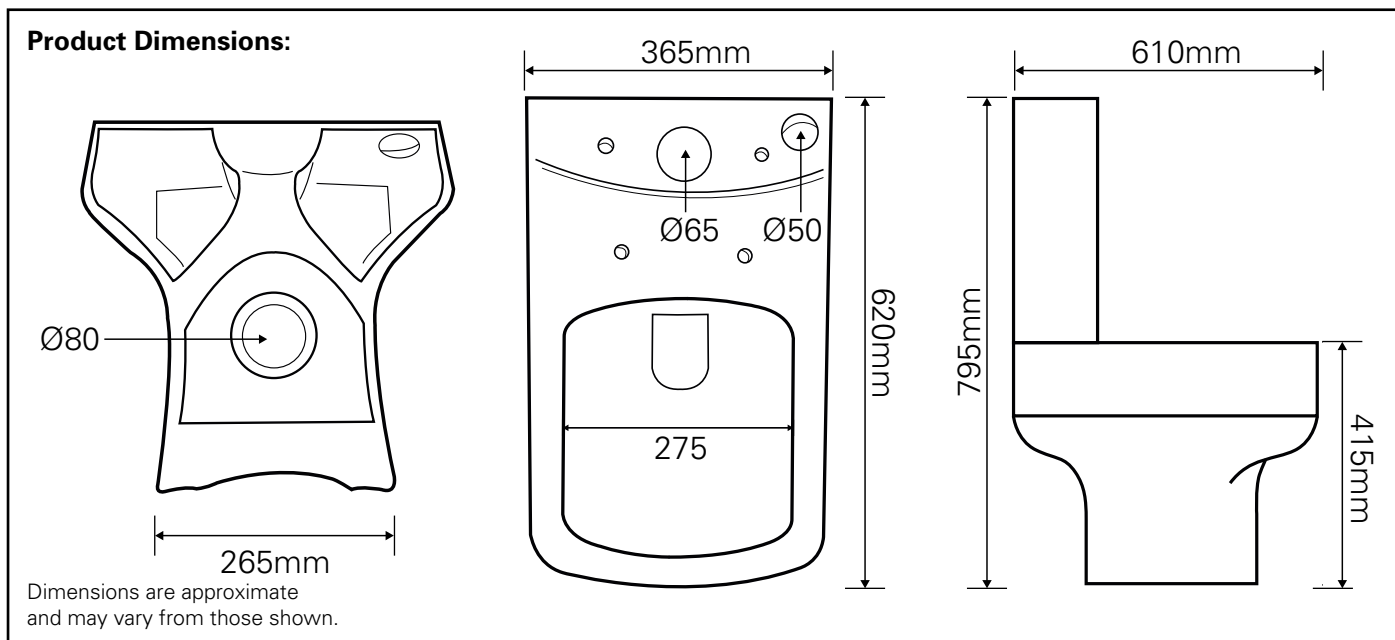

SP725A : SP Ascent Close Coupled Pan

319009 Technical specification sheet

Compatible with SP730A SP Ascent Close Coupled Cistern

- Horizontal pan outlet
- Compatible with left or right outlet connections
- Suitable for use with an "S" trap floor fitting
- Includes floor fixings

Further Information:

Seat Required: SP735A Soft Close Toilet Seat
Manual Included: No
Material: Vitreous China
Colour: White

Horizontal pan outlet as standard

Compatible with left or right outlet connections

Suitable for use with an 'S' trap floor fitting

Product Image:

Pack Dimensions:

Also available in the SP Ascent range:

SP730A Close Coupled Cistern, SP735A Soft Close Toilet Seat
SP740A Basin, SP745A Pedestal, SP755A Wall Hung Semi Pedestal, SP750A Back to Wall Pan

Part of the Superior Products range: www.sp-bathrooms.co.uk
PO Box 1042, Ipswich, IP1 9XY

27.5KG
Product Weight

29KG
Packed Weight