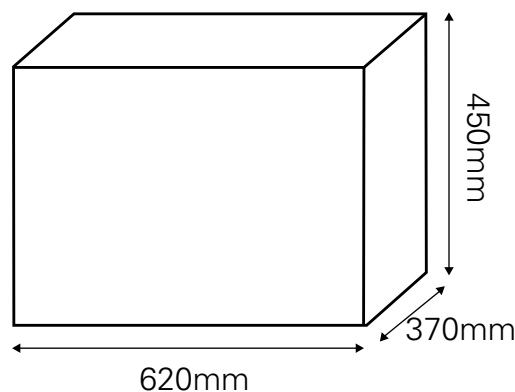

Further Information:

Seat Required: SP735A Soft Close Toilet Seat
Manual Included: No
Material: Vitreous China
Colour: White

Horizontal pan outlet as standard

Compatible with left or right outlet connections

Suitable for use with an 'S' trap floor fitting

Product Image:

Pack Dimensions:

Also available in the SP Ascent range:

SP730A Close Coupled Cistern, SP735A Soft Close Toilet Seat
SP740A Basin, SP745A Pedestal, SP755A Wall Hung Semi Pedestal, SP750A Back to Wall Pan

Part of the Superior Products range: www.sp-bathrooms.co.uk
PO Box 1042, Ipswich, IP1 9XY

27.5KG
Product Weight

29KG
Packed Weight