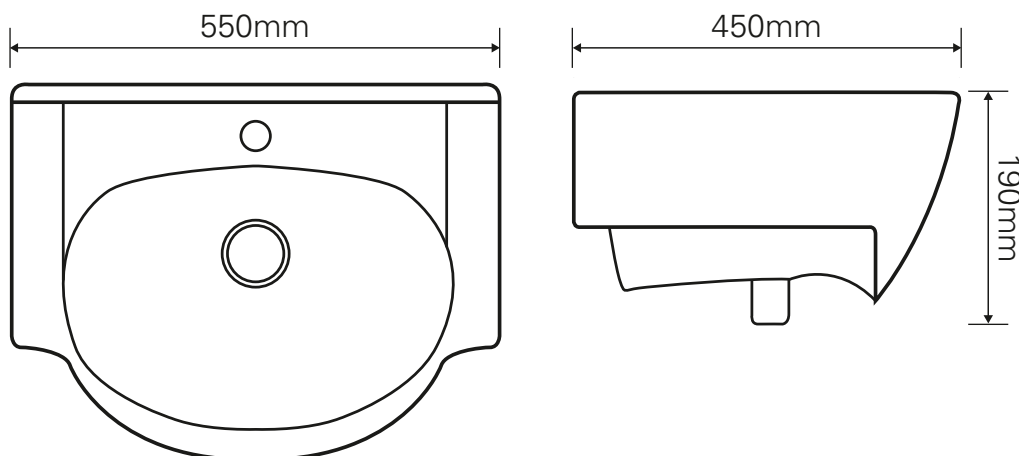

SPDS50 : SP Cloakroom Collection

550mm Vanity Unit Basin

318036 Technical specification sheet

Compatible with SPF210 Delamere 520mm White Vanity Unit
& SPF100 Sherwood 520mm White Vanity Unit

- To fit 520mm vanity units or bathroom furniture
- 1 tap hole basin design
- Chrome overflow cover

Further Information:

Manual Included: No
Material: Vitreous China
Colour: White

Compatible with:
Delamere SPF210

Compatible with:
Sherwood SPF100

Product Dimensions:

Dimensions are approximate
and may vary from those shown.

Product Image:

Pack Dimensions:

Also available in the SP Cloakroom Collection range:

SPP35 530mm Inset Vanity Basin, SPP40 515mm Semi Recessed Basin, SPP50 500mm Wall Basin, SPP55 450mm Semi Recessed Basin, SPDS5 490mm Rectangular Basin, SPDS10 405mm Round Basin, SPDS15 500mm Rectangular Basin, SPDS20 300mm Corner Basin, SPDS25 330mm Rectangular Basin, SPDS30 400mm Corner Vanity Unit Basin, SPDS35 450mm Vanity Unit Basin, SPDS36 Square Counter Top Basin, SPDS40 Square Semi Recessed Basin, SPDS45 750mm Vanity Unit Basin

Part of the Superior Products range: www.sp-bathrooms.co.uk
PO Box 1042, Ipswich, IP1 9XY

13KG
Product Weight

14.25KG
Packed Weight