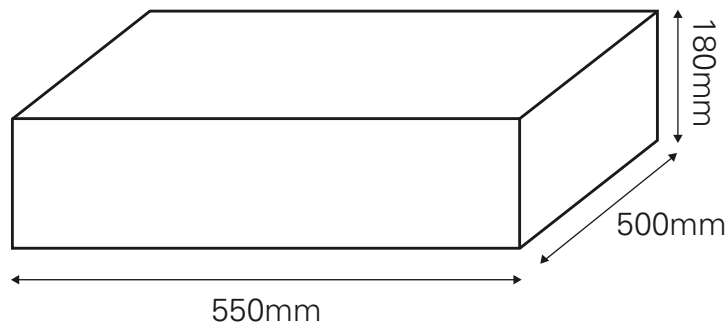

SPDS50 : SP Cloakroom Collection

550mm Vanity Unit Basin

318036 Technical specification sheet

Compatible with SPF210 Delamere 520mm White Vanity Unit
& SPF100 Sherwood 520mm White Vanity Unit

- To fit 520mm vanity units or bathroom furniture
- 1 tap hole basin design
- Chrome overflow cover

Further Information:

Manual Included: No
Material: Vitreous China
Colour: White

Compatible with:
Delamere SPF210

Compatible with:
Sherwood SPF100

Product Dimensions:

Dimensions are approximate
and may vary from those shown.

Product Image:

Pack Dimensions:

Also available in the SP Cloakroom Collection range:

SPP35 530mm Inset Vanity Basin, SPP40 515mm Semi Recessed Basin, SPP50 500mm Wall Basin, SPP55 450mm Semi Recessed Basin, SPDS5 490mm Rectangular Basin, SPDS10 405mm Round Basin, SPDS15 500mm Rectangular Basin, SPDS20 300mm Corner Basin, SPDS25 330mm Rectangular Basin, SPDS30 400mm Corner Vanity Unit Basin, SPDS35 450mm Vanity Unit Basin, SPDS36 Square Counter Top Basin, SPDS40 Square Semi Recessed Basin, SPDS45 750mm Vanity Unit Basin

Part of the Superior Products range: www.sp-bathrooms.co.uk
PO Box 1042, Ipswich, IP1 9XY

13KG
Product Weight

14.25KG
Packed Weight