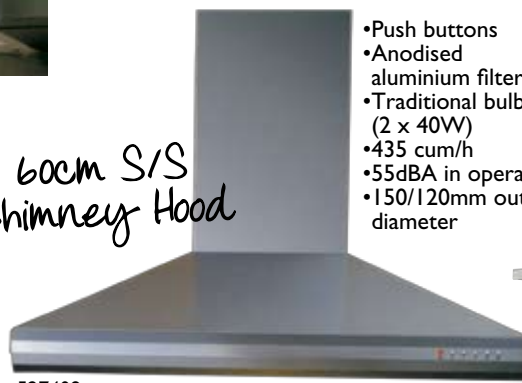

302355

60cm Integrated Hood

- Slide controls
- Acrylic filter
- Traditional bulbs (2 x 40W)
- 280 cum/h
- 53 dBA in operation
- 120mm outlet diameter

457589

60cm Silver Standard Hood

457543

60cm S/S Chimney Hood