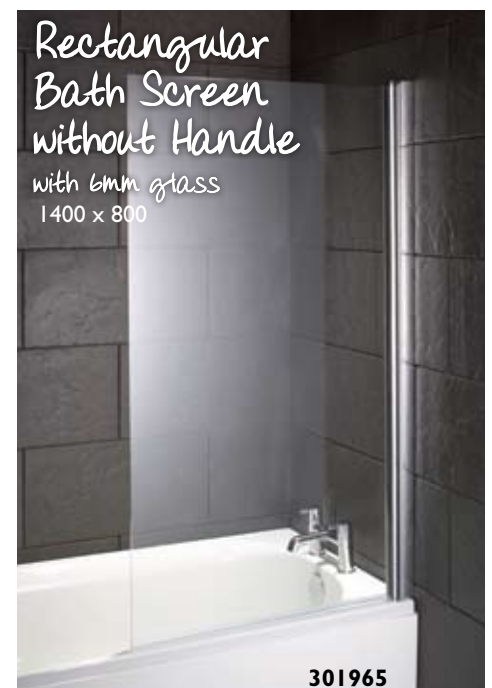

Single Bath Screen

with 6mm glass
1400 x 800

Code **Description**

545389 Single Bath Screen

545416 Single Bath Screen & Handle

Rectangular Bath Screen without Handle

with 6mm glass
1400 x 800

301965