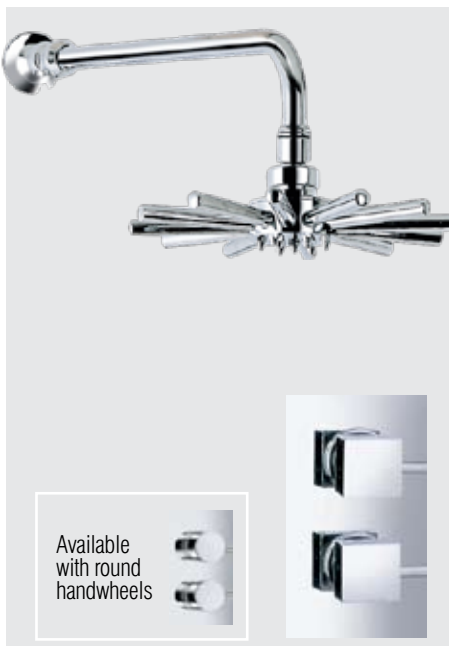

Quadro Bar Valve Shower

303011

- Adjustable rail
- Thermostatic bar valve

mains shower kits

Trend Triple Valve Concealed Showers

All showers available with a choice of Shower Heads

luxury concealed

Trend Double Valve Concealed Showers