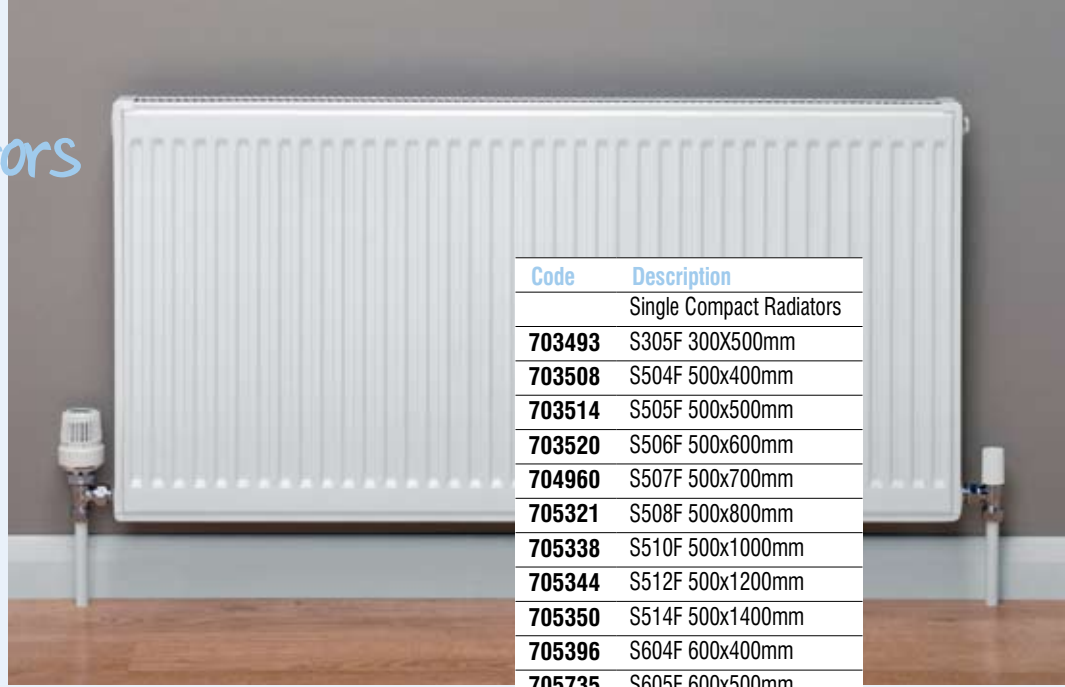

Double & Single Compact Radiators

Code	Description
	Double Compact Radiators
710199	D305F 300x500mm
710203	D310F 300x1000mm
710210	D314F 300x1400mm
710226	D504F 500x400mm
710232	D505F 500x500mm
710249	D506F 500x600mm
710255	D507F 500x700mm
710261	D508F 500x800mm
710278	D510F 500x1000mm
710284	D512F 500x1200mm
710290	D514F 500x1400mm
710305	D604F 600x400mm
710311	605F 600x500mm
710328	D606F 600x600mm
710334	D607F 600x700mm
710340	D608F 600x800mm
710357	D609F 600x900mm
710363	D610F 600x1000mm
710370	D611F 600x1100mm
710386	D612F 600x1200mm
710392	D614F 600x1400mm
710407	D616F 600x1600mm
710413	D618F 600x1800mm

Code	Description
	Single Compact Radiators
703493	S305F 300x500mm
703508	S504F 500x400mm
703514	S505F 500x500mm
703520	S506F 500x600mm
704960	S507F 500x700mm
705321	S508F 500x800mm
705338	S510F 500x1000mm
705344	S512F 500x1200mm
705350	S514F 500x1400mm
705396	S604F 600x400mm
705735	S605F 600x500mm
708477	S606F 600x600mm
708743	S607F 600x700mm
710101	S608F 600x800mm
710118	S609F 600x900mm
710124	S610F 600x1000mm
710130	S611F 600x1100mm
710147	S612F 600x1200mm
710153	S614F 600x1400mm
710160	S616F 600x1600mm
710176	S618F 600x1800mm
710182	S620F 600x2000mm

quality radiators & boilers

Quality Boilers

Solaris Sedbuk A 30Kw Combi Boiler

- Energy efficiency up to 98%
- Flow rate of 12.20l/min
- Revolutionary stainless steel heat exchanger
- Full digital display
- Flexible flue options
- 102,360 btu

716866