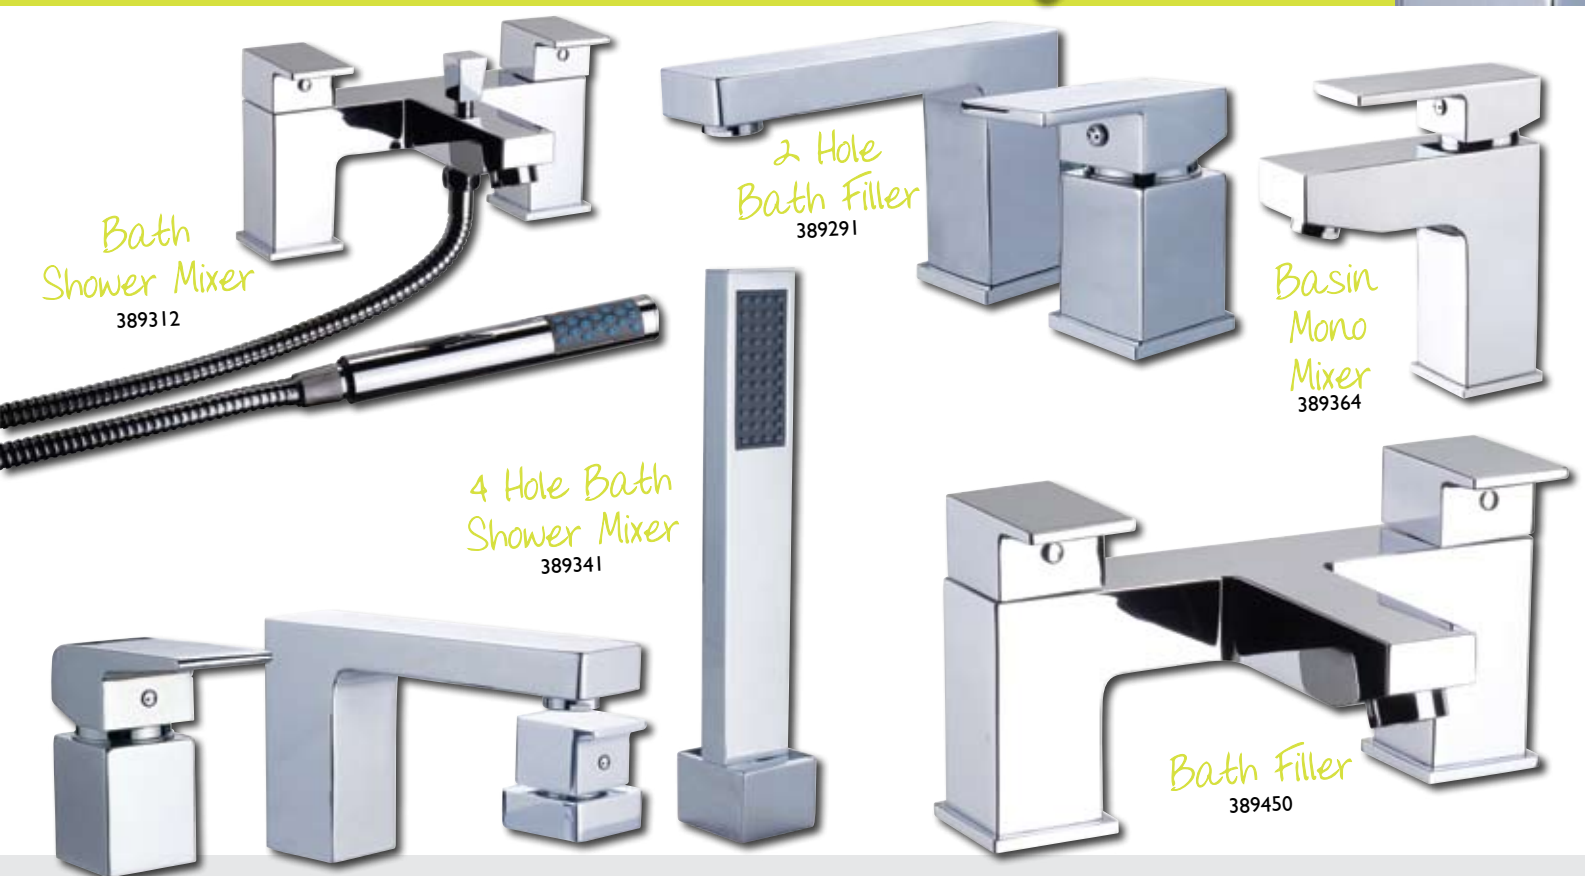

Bath Filler
549394

Bath Shower Mixer
543621

Compatible with both high & low water pressure systems.

Zurich Range

Ceaser Range

Code	Description
354665	Express 520mm Basin 1 Tap Hole
354694	Express Pedestal
353803	Express Pan
353905	Express Cistern
354505	Express Seat
552090	Serie 11 Basin Mixer
804196	Soft Closing Toilet Seat